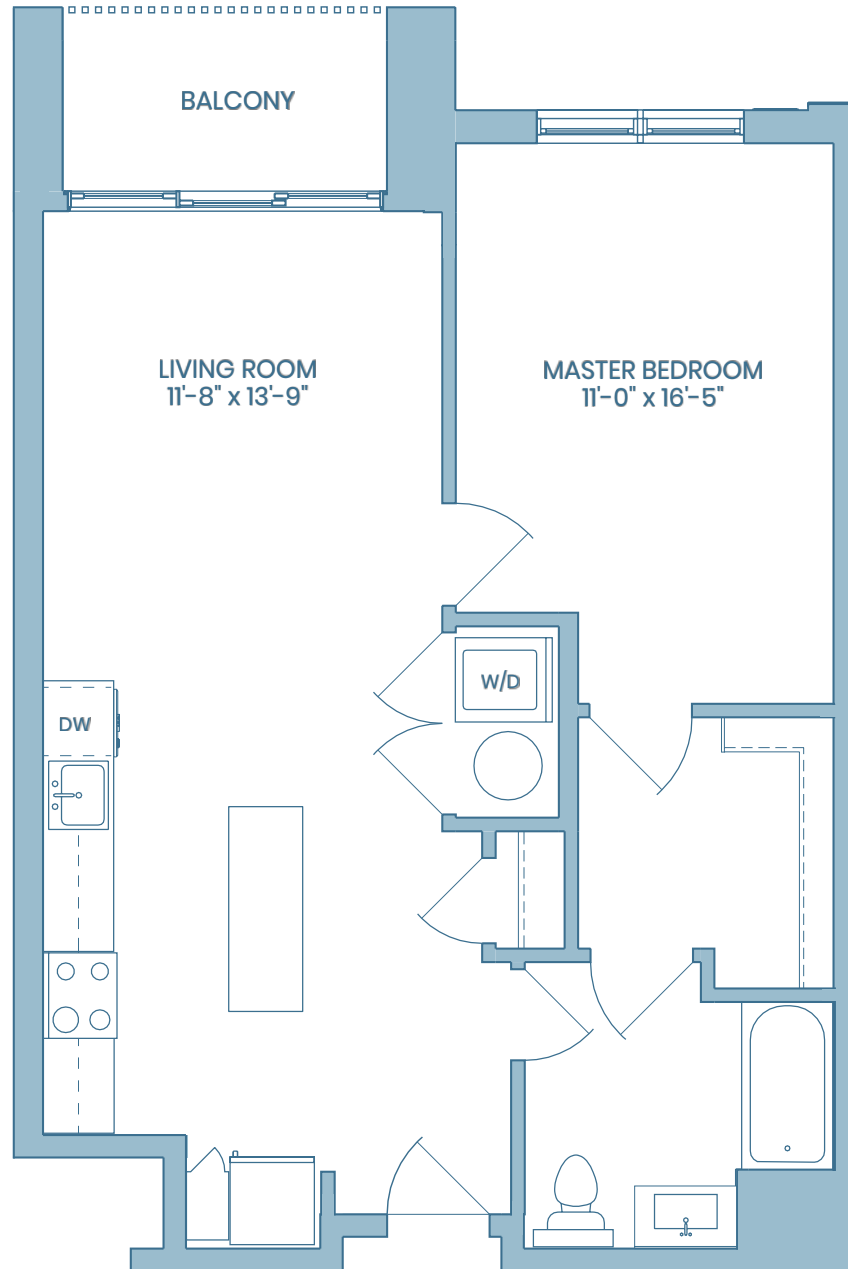

RESIDENCES:  
205, 207, 209, 305, 307,  
309, 405, 407, 409

1 BR / 1 BA

770-792 SQ. FT.

732-222-2000

ELEMENTREDBANK.COM

55 West Front Street  
Red Bank · NJ · 07701

NAVESINK RIVER