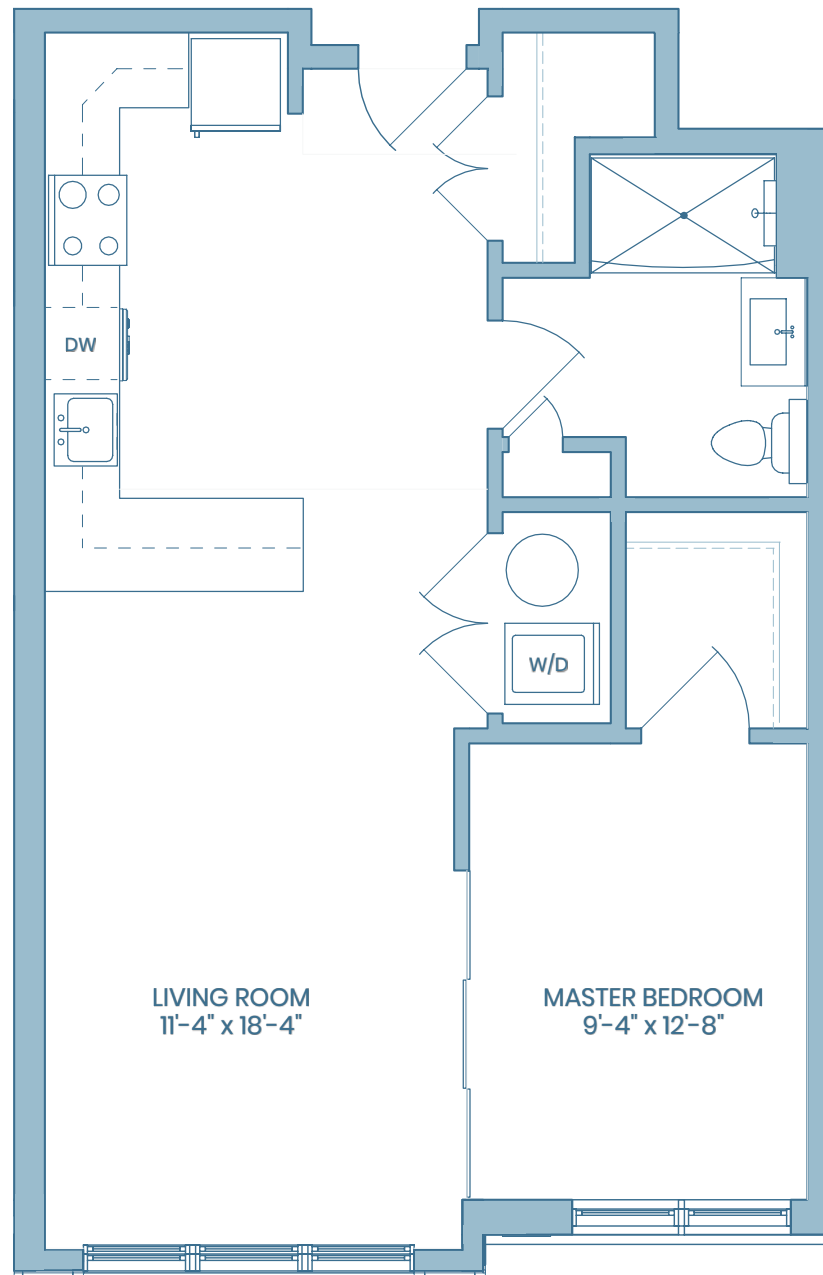

RESIDENCES:
204, 304

1 BR / 1 BA

750 SQ.FT.

732-222-2000

ELEMENTREDBANK.COM

55 West Front Street
Red Bank · NJ · 07701

NAVESINK RIVER