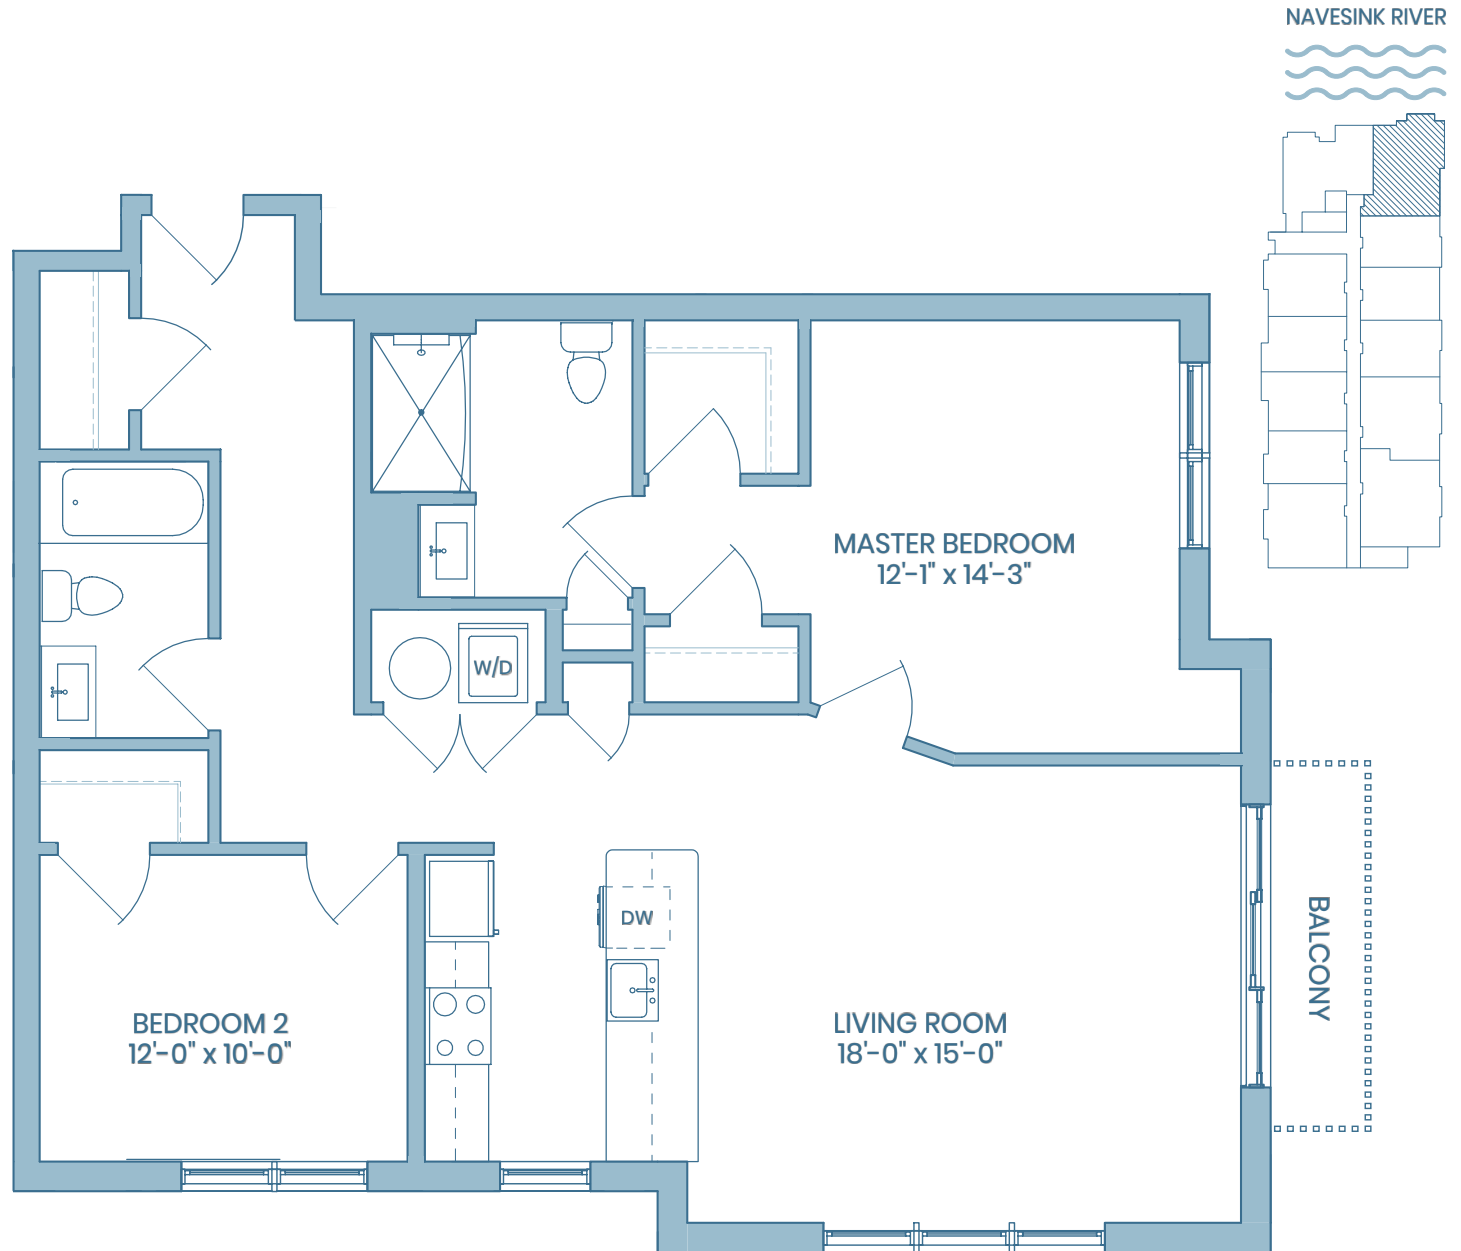

RESIDENCES:
202, 302, 402

2 BR / 2 BA

1,224 SQ.FT.

732-222-2000

ELEMENTREDBANK.COM

55 West Front Street
Red Bank · NJ · 07701

The information presented herein is from sources deemed reliable, however, no representation or warranty is expressed or implied and is provided subject to errors, omissions and withdrawal without notice.