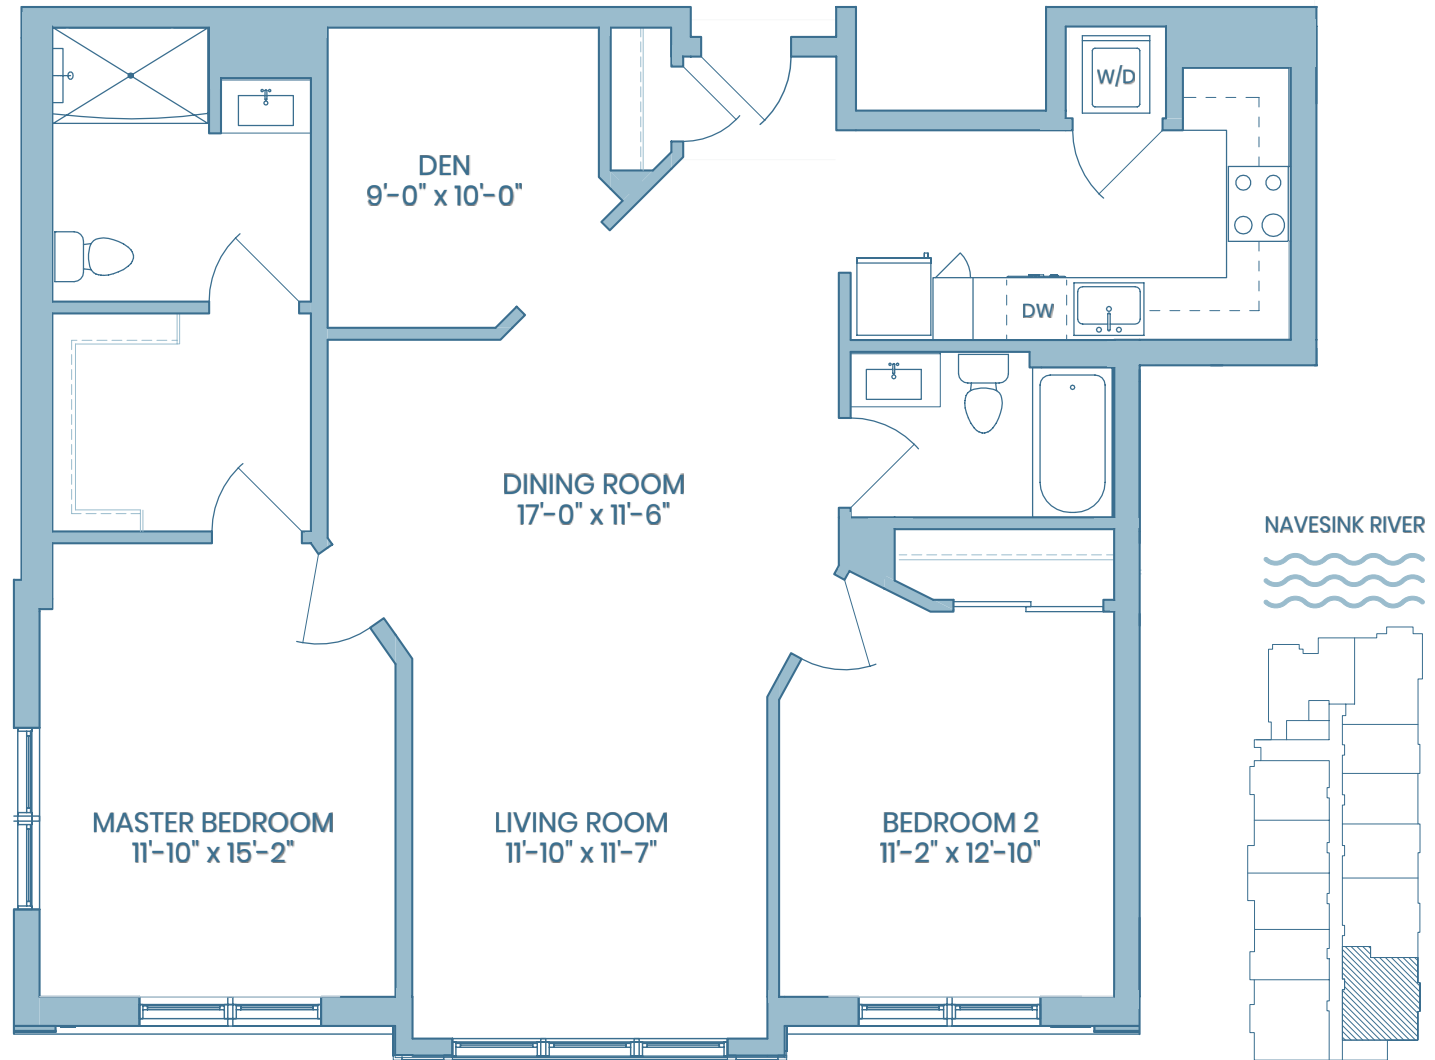

RESIDENCES:
212, 312, 410

2 BR / 2 BA w/DEN

1,315 SQ.FT.

732-222-2000

ELEMENTREDBANK.COM

55 West Front Street
Red Bank · NJ · 07701

The information presented herein is from sources deemed reliable, however, no representation or warranty is expressed or implied and is provided subject to errors, omissions and withdrawal without notice.