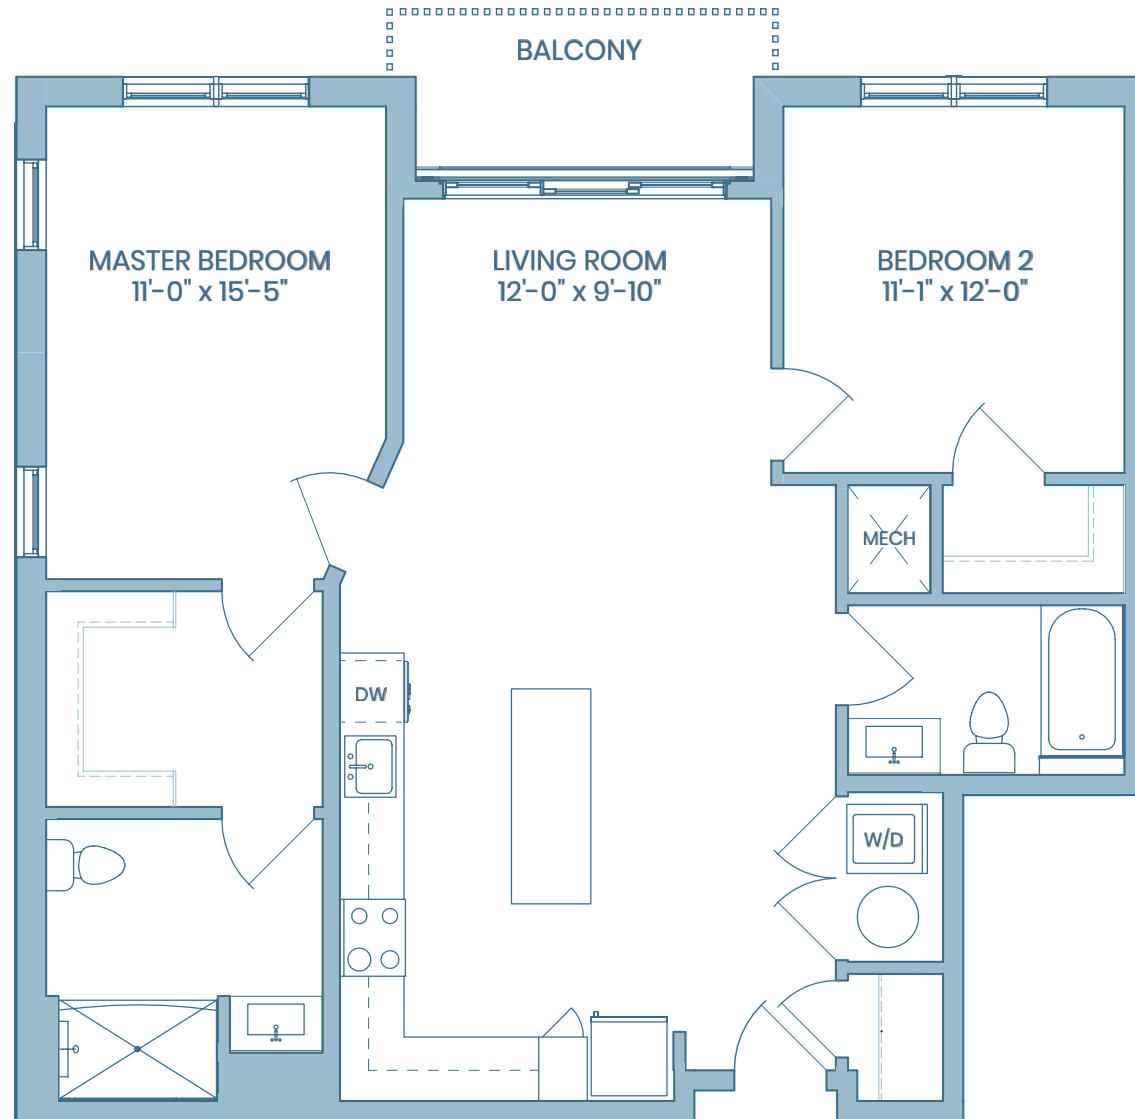

RESIDENCES:
211, 311, 411

2 BR / 2 BA

1,127 SQ.FT.

732-222-2000

ELEMENTREDBANK.COM

55 West Front Street
Red Bank · NJ · 07701

The information presented herein is from sources deemed reliable, however, no representation or warranty is expressed or implied and is provided subject to errors, omissions and withdrawal without notice.