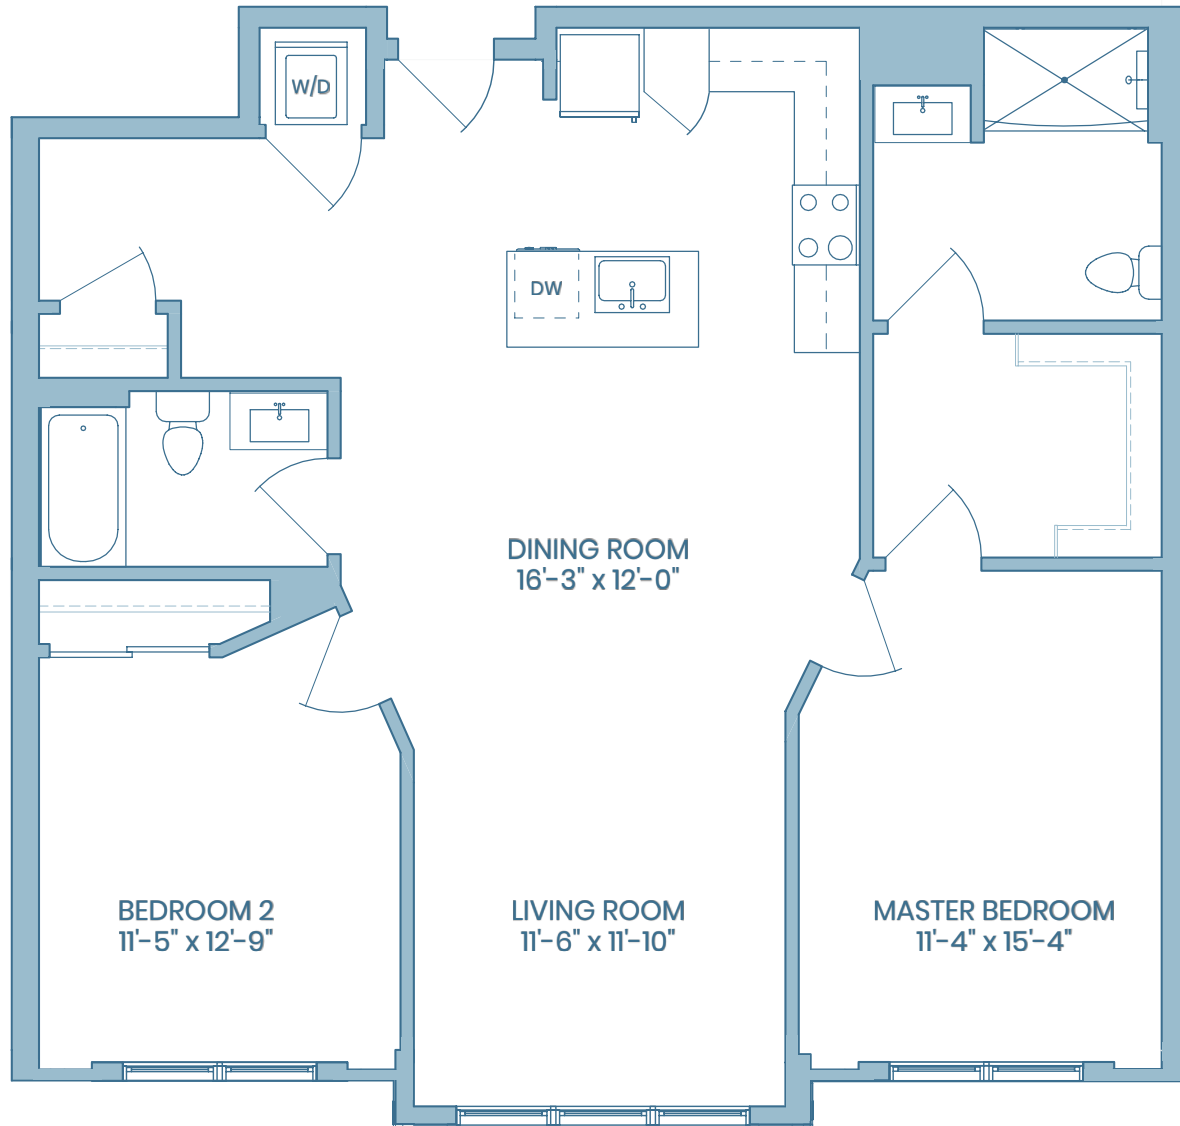

RESIDENCES:
406

2 BR / 2 BA

1,220 SQ.FT.

NAVESINK RIVER

732-222-2000

ELEMENTREDBANK.COM

55 West Front Street
Red Bank · NJ · 07701

The information presented herein is from sources deemed reliable, however, no representation or warranty is expressed or implied and is provided subject to errors, omissions and withdrawal without notice.