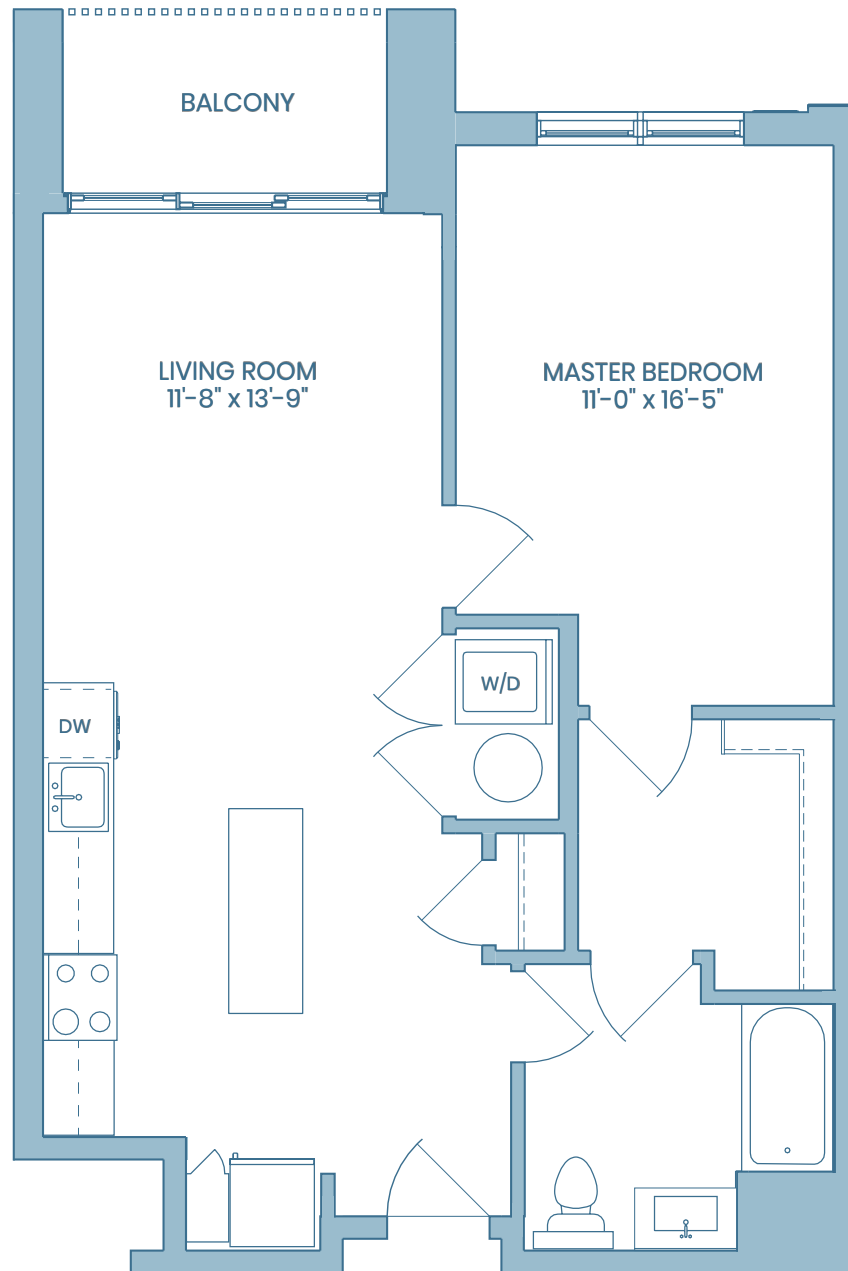

RESIDENCES:
205, 207, 209, 305, 307,
309, 405, 407, 409

1 BR / 1 BA

770-792 SQ. FT.

732-222-2000

ELEMENTREDBANK.COM

55 West Front Street
Red Bank · NJ · 07701

NAVESINK RIVER