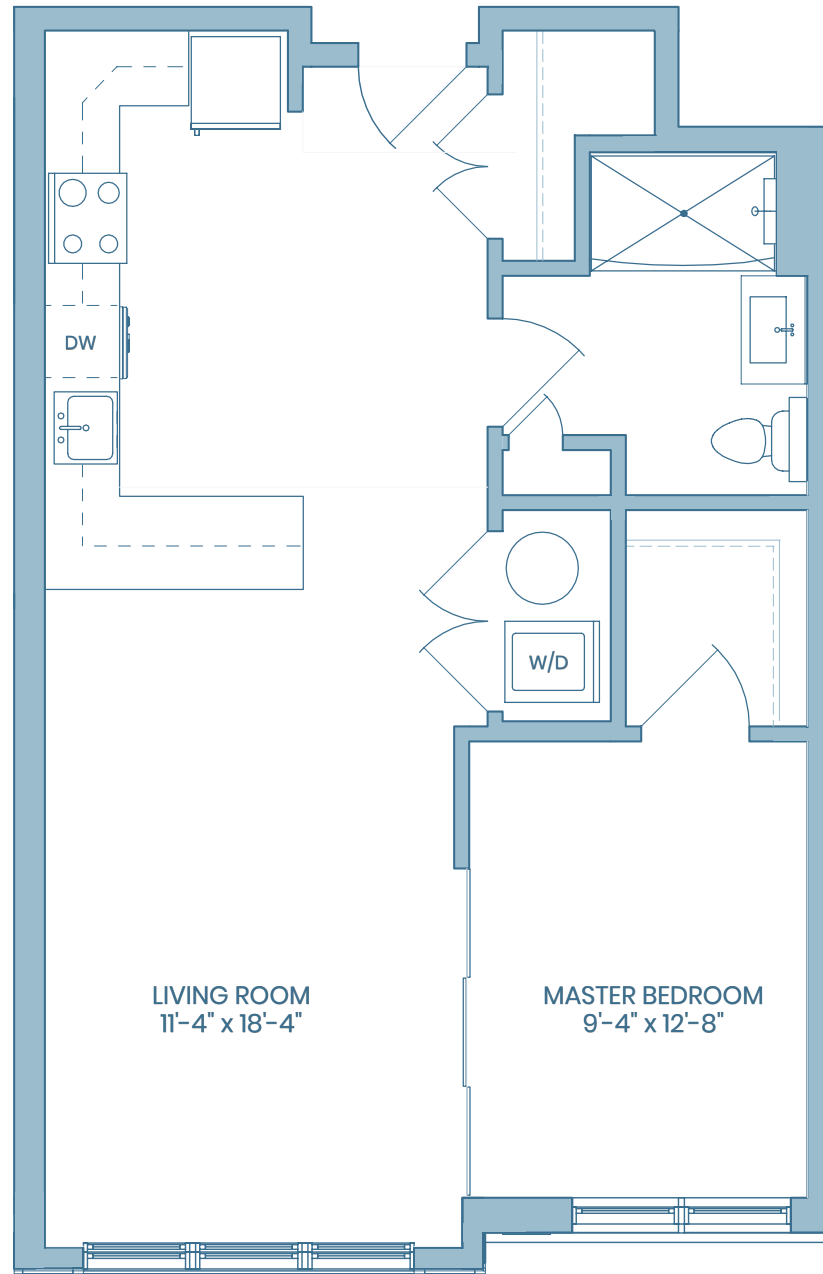

RESIDENCES:  
**204, 304**

1 BR / 1 BA

750 SQ.FT.

732-222-2000

ELEMENTREDBANK.COM

55 West Front Street  
Red Bank · NJ · 07701

NAVESINK RIVER