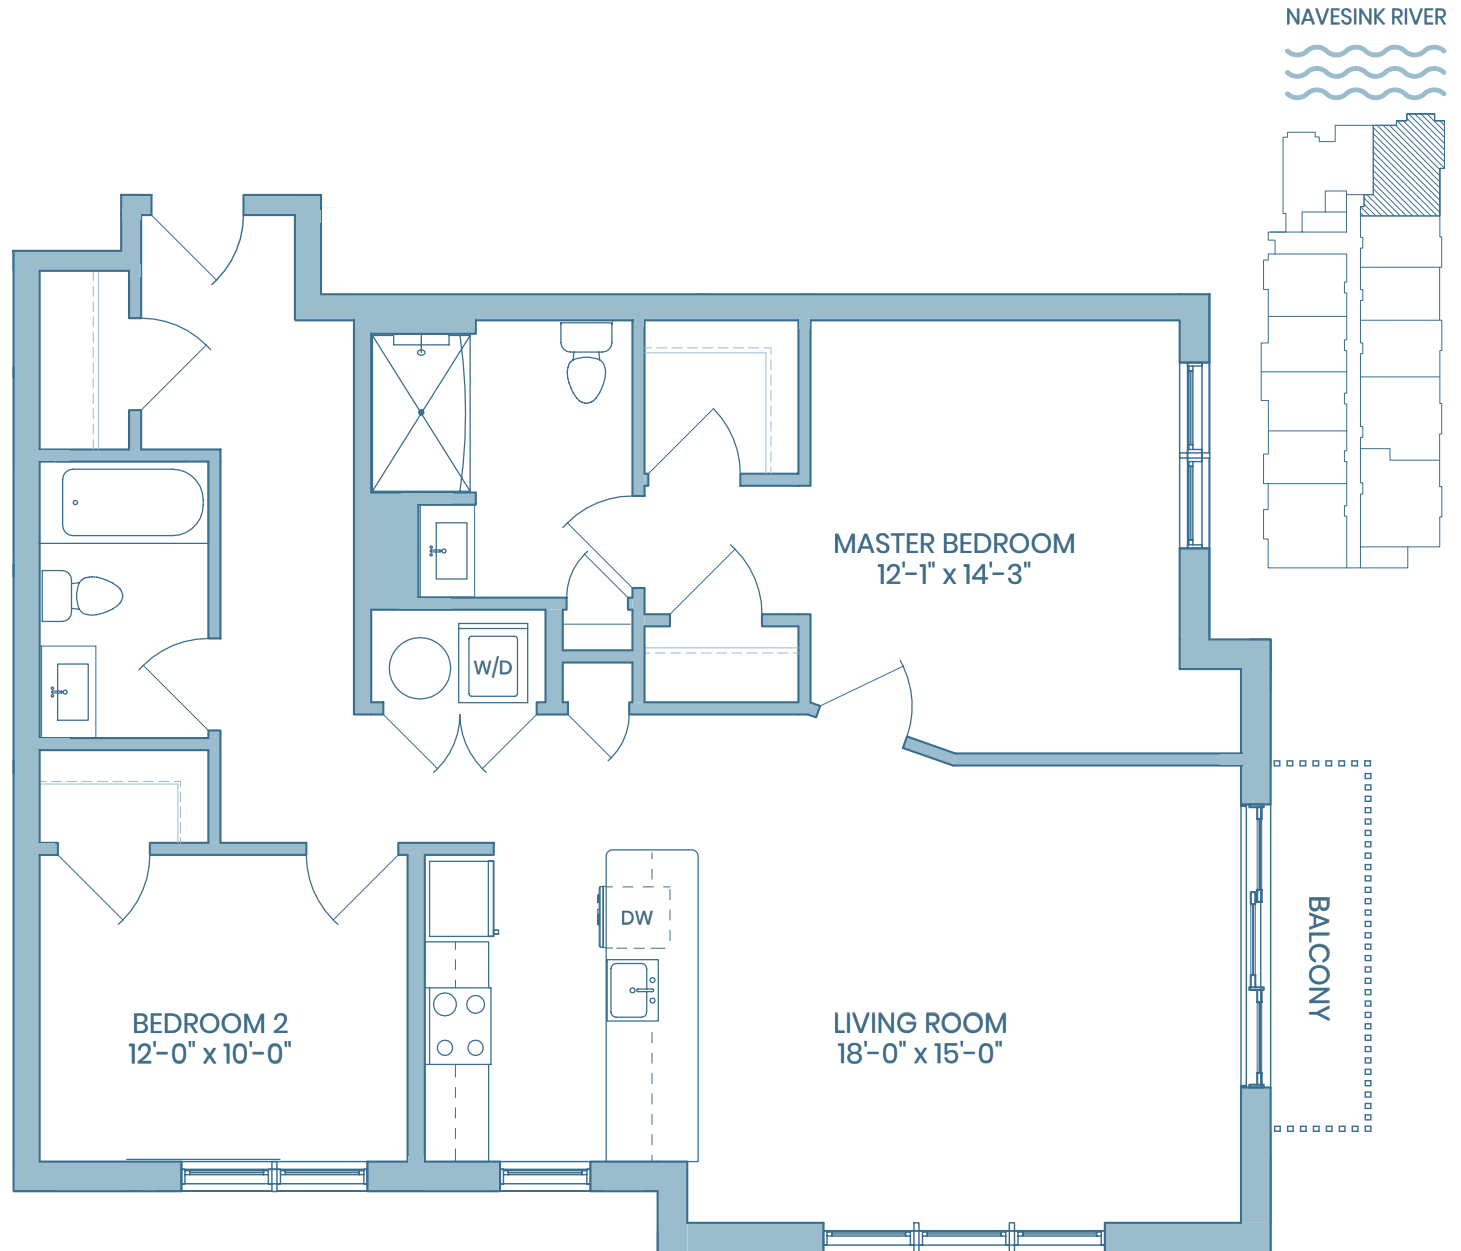

RESIDENCES:
202, 302, 402

2 BR / 2 BA

1,224 SQ.FT.

732-222-2000

ELEMENTREDBANK.COM

55 West Front Street
Red Bank · NJ · 07701

The information presented herein is from sources deemed reliable, however, no representation or warranty is expressed or implied and is provided subject to errors, omissions and withdrawal without notice.