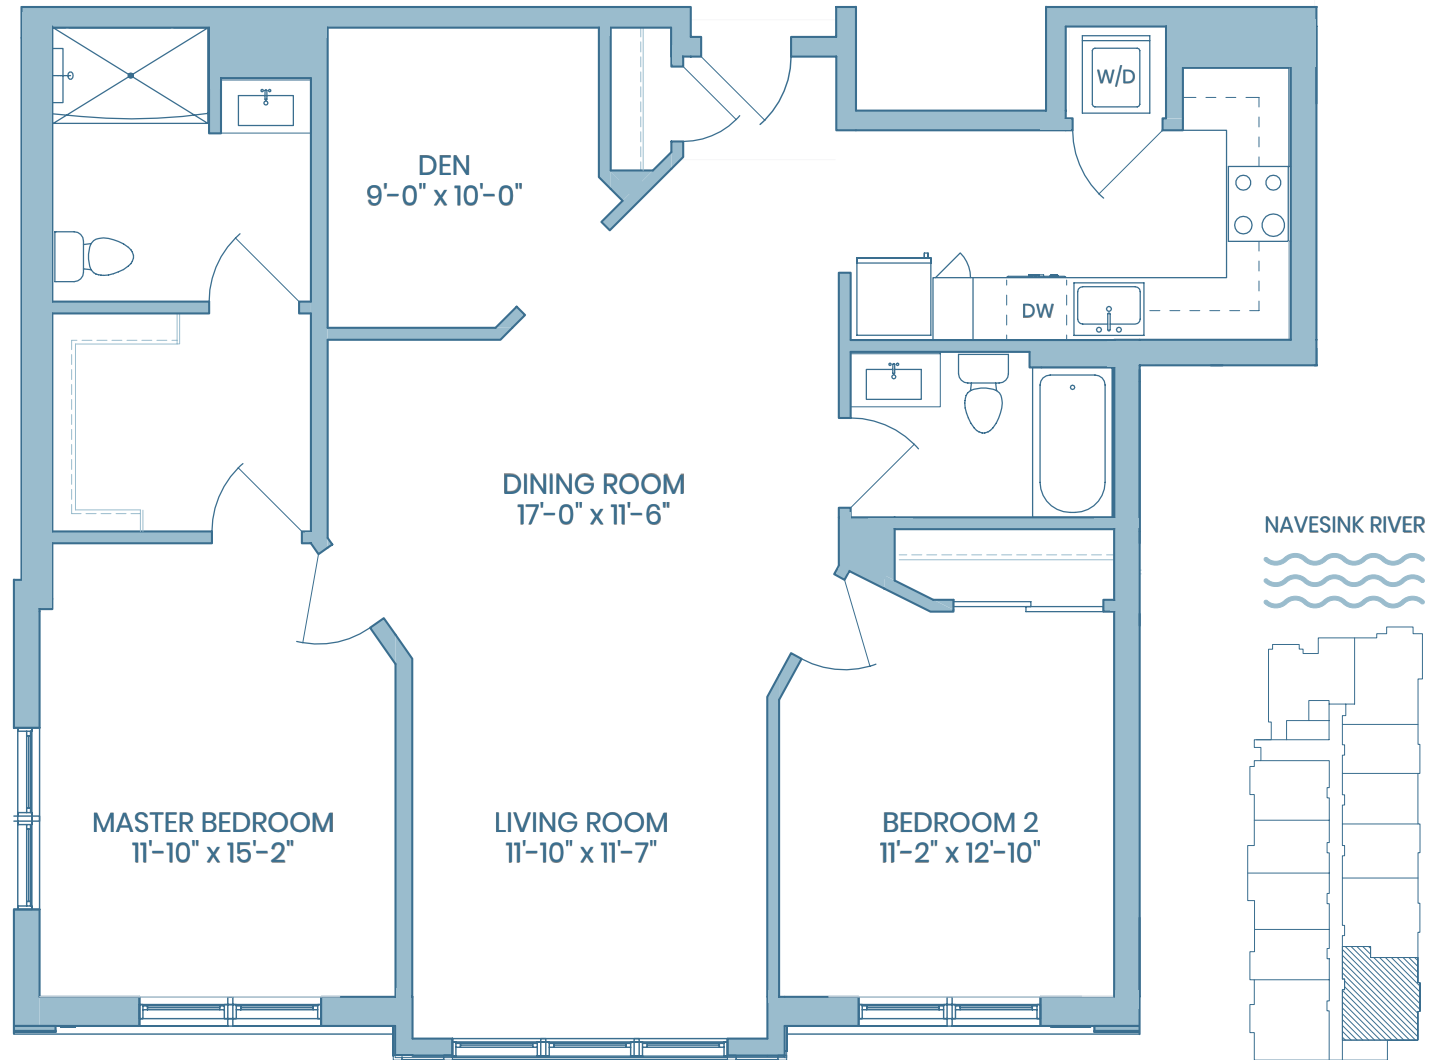

RESIDENCES:
212, 312, 410

2 BR / 2 BA w/DEN

1,315 SQ.FT.

732-222-2000

ELEMENTREDBANK.COM

55 West Front Street
Red Bank · NJ · 07701

The information presented herein is from sources deemed reliable, however, no representation or warranty is expressed or implied and is provided subject to errors, omissions and withdrawal without notice.