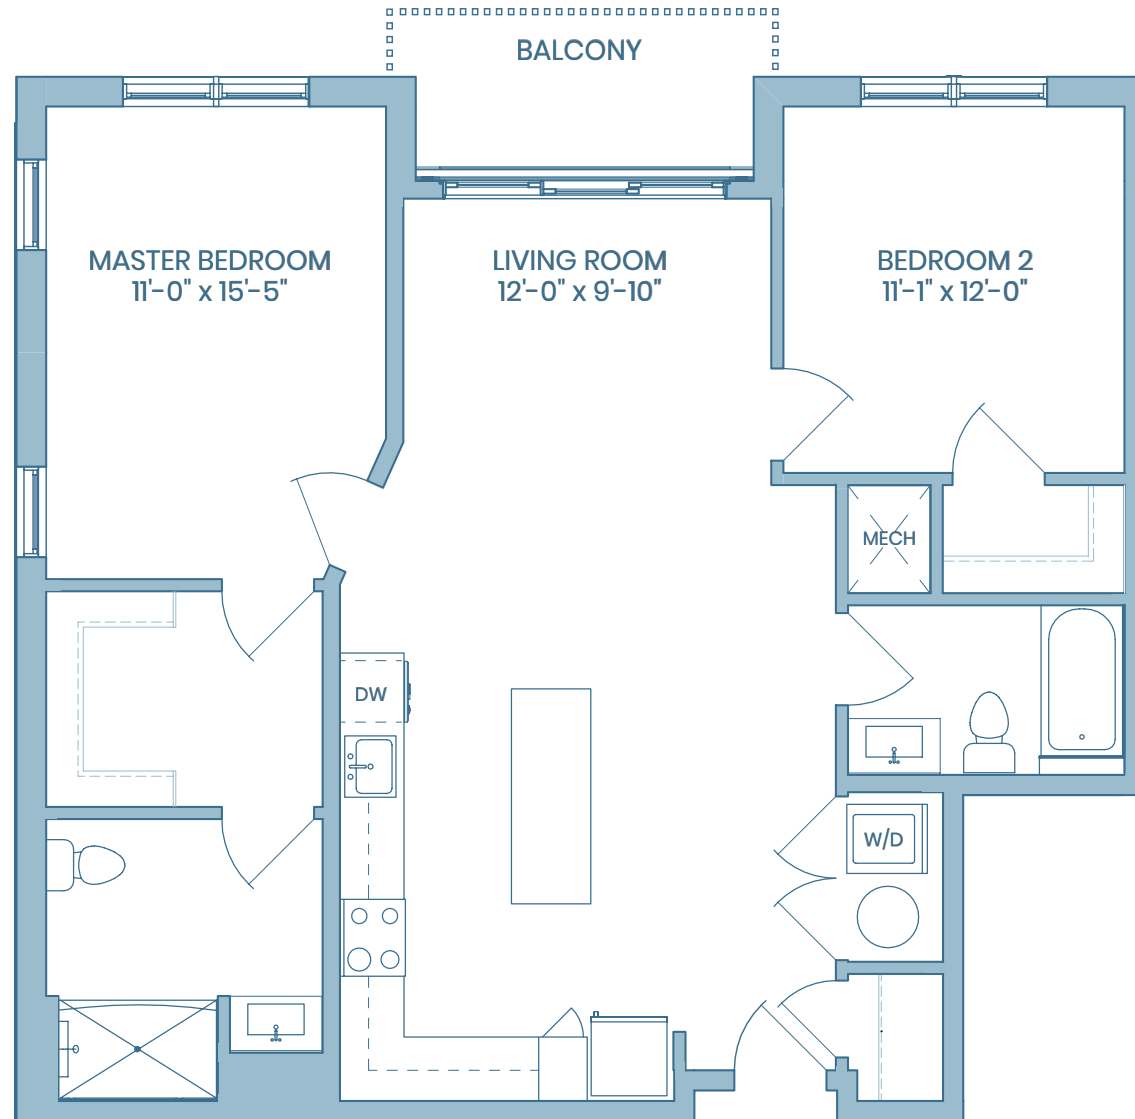

RESIDENCES:
211, 311, 411

2 BR / 2 BA

1,127 SQ.FT.

732-222-2000

ELEMENTREDBANK.COM

55 West Front Street
Red Bank · NJ · 07701

The information presented herein is from sources deemed reliable, however, no representation or warranty is expressed or implied and is provided subject to errors, omissions and withdrawal without notice.