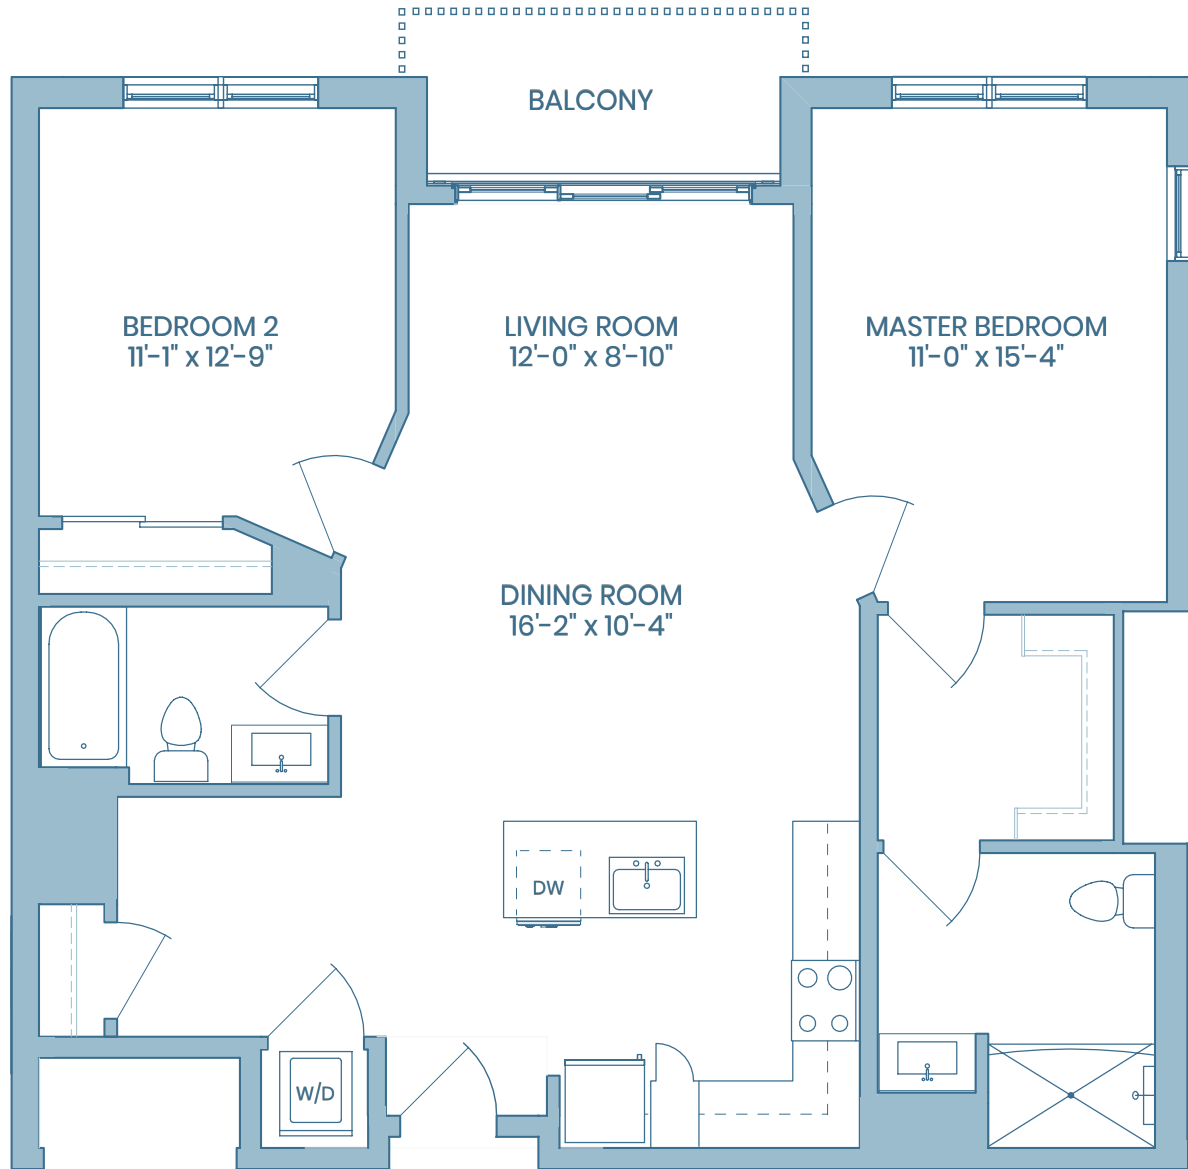

RESIDENCES:  
**303, 403**

2 BR / 2 BA

1,173 SQ.FT.

732-222-2000

ELEMENTREDBANK.COM

55 West Front Street  
Red Bank · NJ · 07701

The information presented herein is from sources deemed reliable, however, no representation or warranty is expressed or implied and is provided subject to errors, omissions and withdrawal without notice.