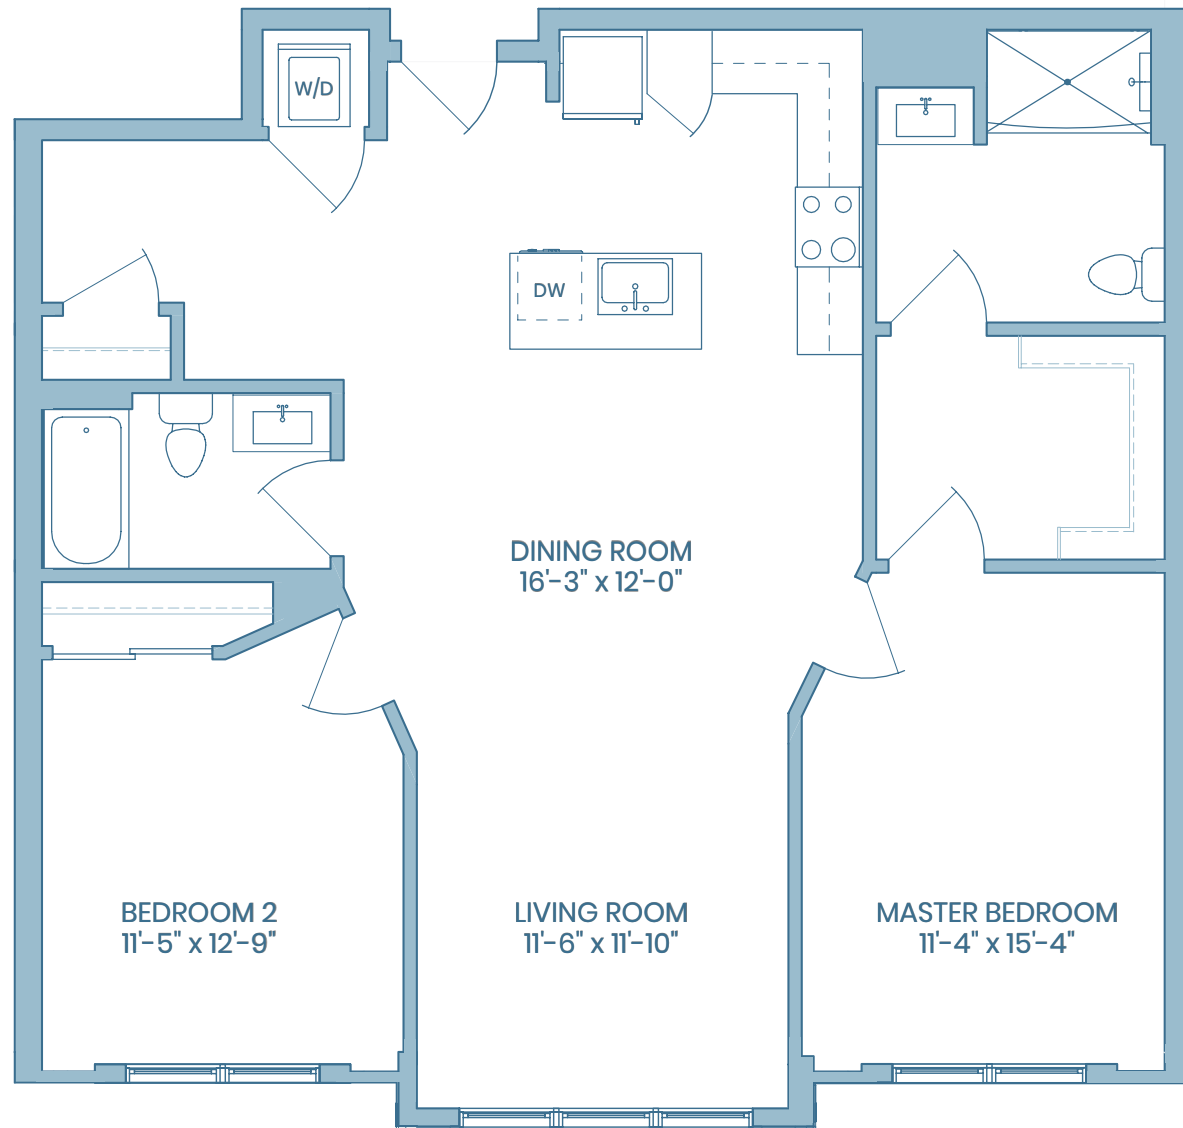

RESIDENCES:  
**406**

2 BR / 2 BA

1,220 SQ.FT.

NAVESINK RIVER

732-222-2000

ELEMENTREDBANK.COM

55 West Front Street  
Red Bank · NJ · 07701

The information presented herein is from sources deemed reliable, however, no representation or warranty is expressed or implied and is provided subject to errors, omissions and withdrawal without notice.